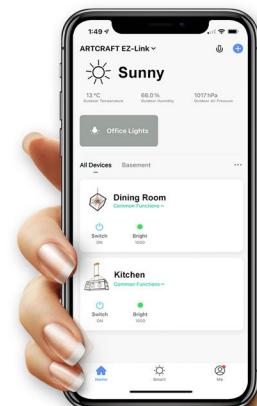

BT1001  
(EZ-Link Adapter)

COMPATIBLE WITH

SKU: BT1001

**Matte black frame with  
plated harvest brass interior**

*(Filament bulb recommended)*

AC11111  
16"D. x 17"BH. (59" OAL)  
1 x 60 W.M.  
(3 x 12" + 1 x 6" rods included  
+ hangstraight)