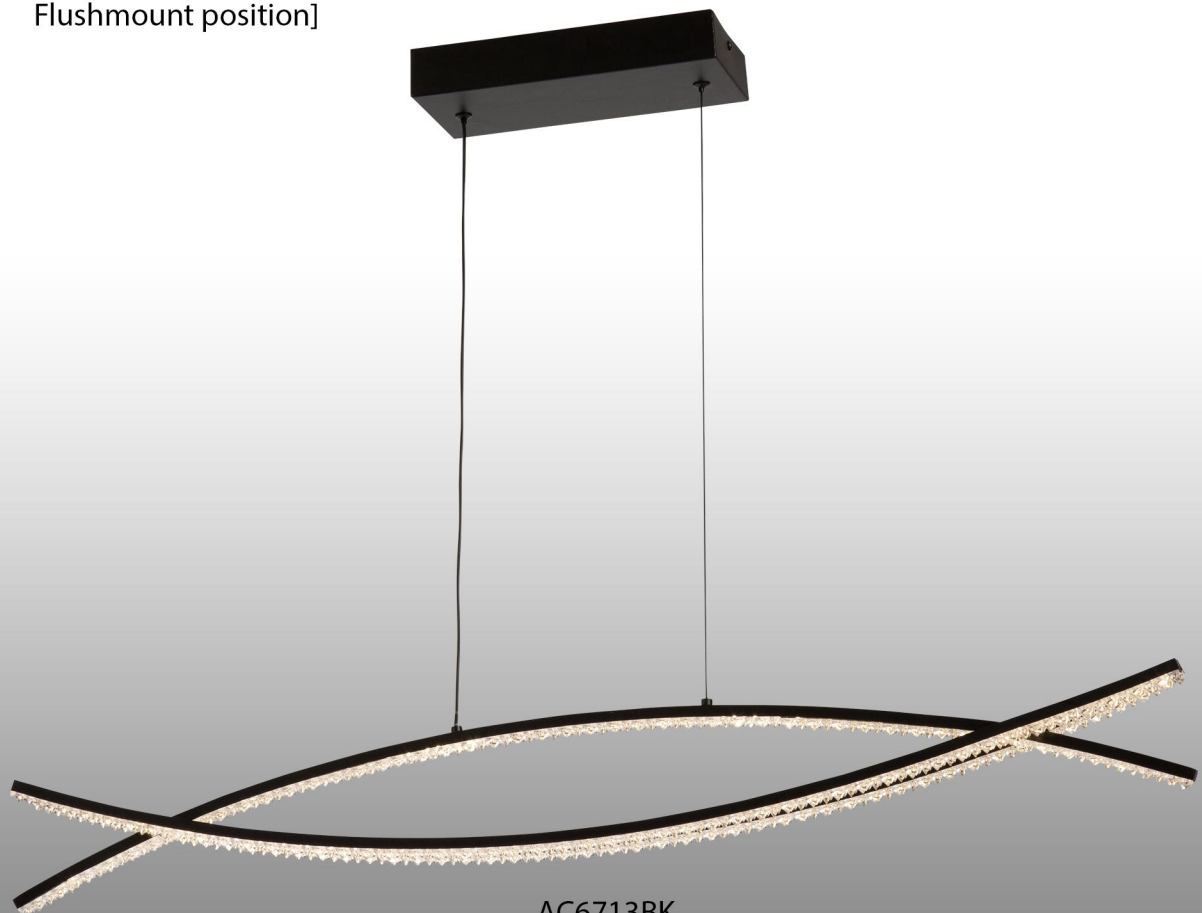

AC6713BK
37"L. x 2.5"W. x 4.75"BH. (72"OAL)
30W LED
(Raw 3300lm Del 2311lm)