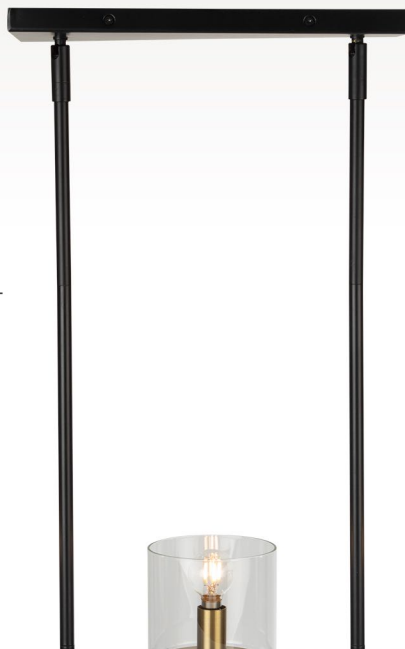

AC11825BB  
45"L. x 5"W. x 4.25"BH. (46" OAL)  
5 x 60 W.C.  
(6\*12" + 2\*6" Rods Included)

View from above

KEVIN KRAEMER  
DESIGNS

AC11826BB  
29"D. x 11"BH. (55.5" OAL)  
6 x 60 W.C.  
(3\*12"+ 1\*6" Rods Included)