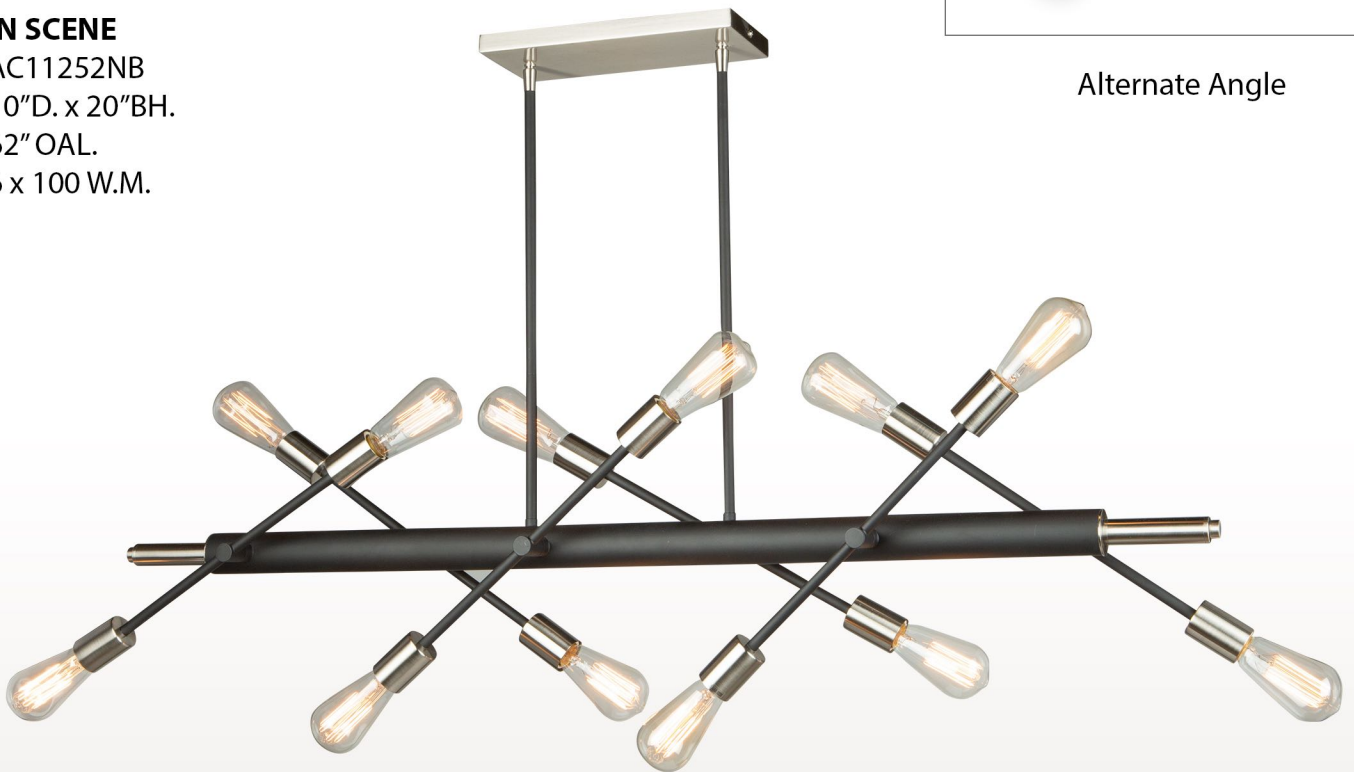

## IN SCENE

AC11252NB  
10"D. x 20" BH.  
62" OAL.  
6 x 100 W.M.

COMPATIBLE WITH

SKU: BT1001

**IN SCENE**

AC11252NB  
10"D. x 20"BH.  
62" OAL.  
6 x 100 W.M.

Alternate Angle

AC11257NB  
47"L. x 5.5"W. x 16"BH.  
58" OAL.  
12 x 100 W.M.  
(6x12" + 2x6" Rods Included)