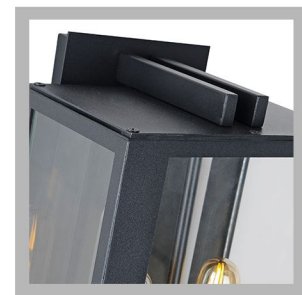

Side Angle

Top View

Finish: Matte Black  
Material: Metal  
Bulb Type: Medium Base