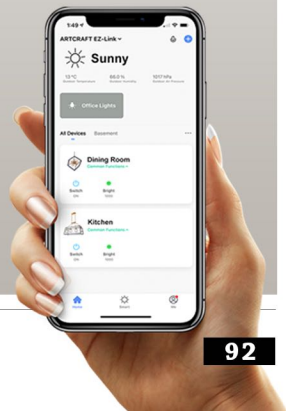

SC13346BK  
43"L. x 6"W. x 10" BH. | 47" OAL.  
5 x 60 W.C.  
(2x6" + 6x12 rods included with hangstraight)

Compatible with the **EZ-Link** Smart Lighting Adapter [ BT1001 ]