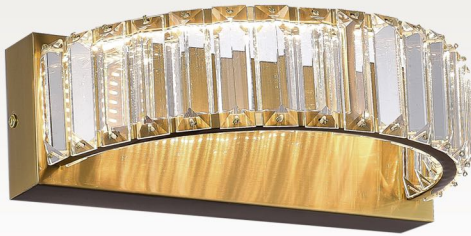

# Stella Collection

Finish: Brushed Brass  
Material: Metal and Crystal  
Bulb Type: LED

AC6725BB  
15.75"D. x 7.5"H.  
24W LED  
(Raw 3435lm; Del. 2374lm)

Brushed Brass Close Up

AC6727BB  
12"W. x 4.5"H. x 7.5"EXT.  
9W LED  
(Raw 1175lm; Del. 859lm)  
(Wall Sconce)