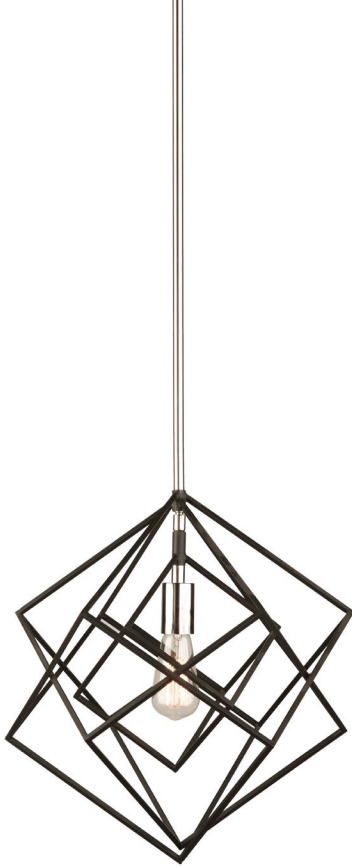

*\* Partially (KD) knock down  
for easy shipping*

*(Filament bulb recommended)*

AC11112PN  
47"D. x 53"BH.  
(95" OAL)  
12 x 60 W.M.

Matte black frame with plated Polished Nickel interior

AC11113PN  
14"D. x 9.5"H.  
3 x 60 W.M.

AC11116PN  
32"D. x 34"BH.  
(76" OAL)  
6 x 60 W.M.  
\*

\* Comes with 3 x 12" + 1 x 6" rods included

COMPATIBLE WITH

SKU: BT1001

AC11111PN  
16"D. x 17"BH.  
(59" OAL)  
1 x 60 W.M.  
\*