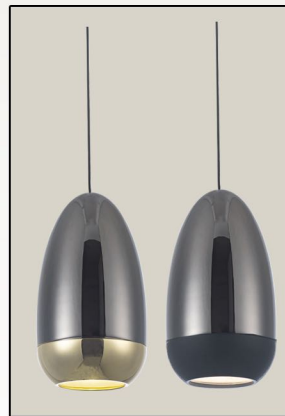

AC6650GM  
3.25"D. x 6"BH.  
7W LED  
(Raw 700lm; Del. 430)

- PULLEY WIRE SYSTEM OFFERS EASY HEIGHT ADJUSTMENT
- LED (CRI 90; 3000K; DIMMABLE)
- 5 YEAR WARRANTY ON LED
- ALL MODELS COME WITH 3 INTERCHANGEABLE BOTTOM FACEPLATES