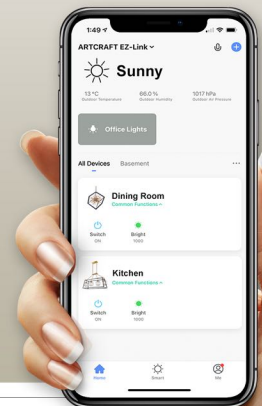

Compatible with the **EZ-Link** Smart Lighting Adapter [ BT1001 ]