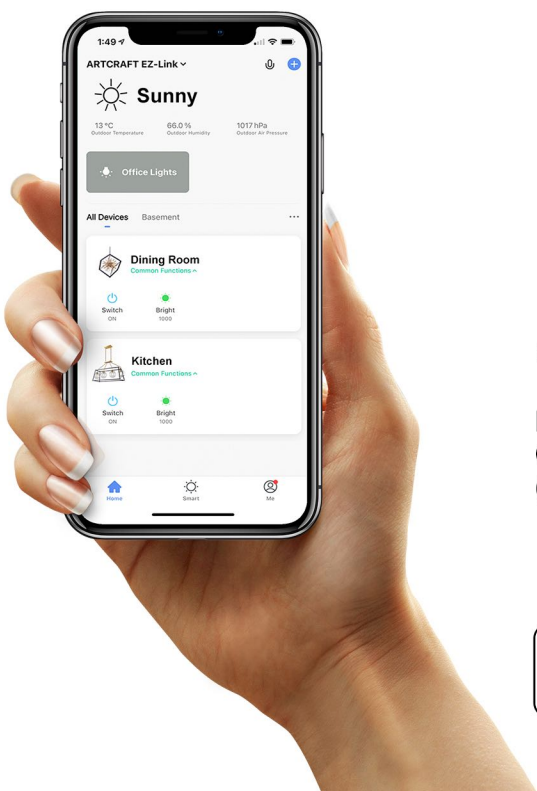

EZ-LINK | INFORMATION PAGE

- Control the brightness and dimming of your lighting
- Use voice commands to control your lights via Alexa, or Google
- Create lighting schedules for your home [ie. Turn lights off at 10:30 pm on weeknights]
- Geo-Automation - Turn on lights whenever you arrive at home
- Sync with other compatible smart devices
  - Dim lights to 50% when living room TV is turned on
  - Turn on lights when front door camera detects a person
- Works via wifi, which means your lighting can be controlled from anywhere in the world
- Easy set up with the use of the Smart Life mobile app
- Unlimited compatible lighting products can be added to the app
- No hub required
- Visit www.artcraftlighting.com for all documentation and videos

UNLIMITED CONTROL OF YOUR LIGHTING VIA MOBILE PHONE OR SMART SPEAKER

- All pages containing are compatible with the EZ-Link Smart Lighting add-on adapter [BT1001]
- The Lazio collection (P. 61) and Smart flushmount (P. 148) have the EZ-Link integrated (built in)

Compatible with Apple, Android, Alexa and Smart Things

REQUIREMENT:

Chandelier wattage range must be between 10 to 100 Watts.
(Works with LED or Incandescent light bulbs)