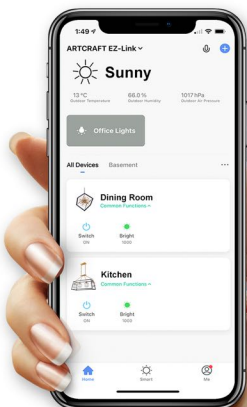

Artistry Collection

Finish: Matte Black & Polished Nickel
Material: Metal
Bulb Type: Medium base