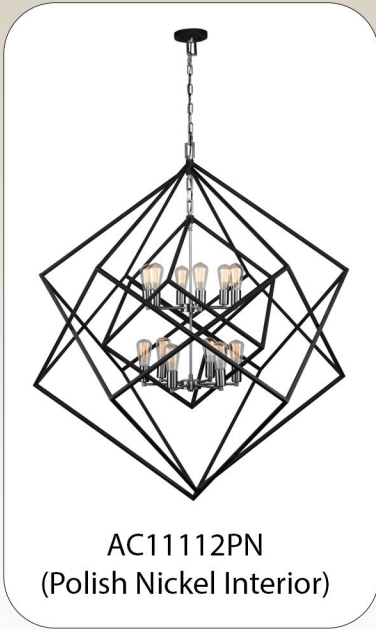

BT1001  
(EZ-Link Adapter)

COMPATIBLE WITH

SKU: BT1001

**Matte black frame with  
plated harvest brass interior**

*(Filament bulb recommended)*

AC11111  
16"D. x 17"BH. (59" OAL)  
1 x 60 W.M.  
(3 x 12" + 1 x 6" rods included  
+ hangstraight)

AC11114  
24"D. x 26"BH. (68" OAL)  
4 x 60 W.M.  
(3 x 12" + 1 x 6" rods included  
+ hangstraight)

Compatible with the **EZ-Link** Smart Lighting Adapter [ BT1001 ]

# Artistry Collection

Finish: Matte black & harvest brass

Material: Metal

Bulb Type: Medium base

AC11112PN  
(Polish Nickel Interior)

*\* Partially (KD) knock down  
for easy shipping*

AC11112  
47"D. x 53" BH.  
(95" OAL)  
12 x 60 W.M.

COMPATIBLE WITH

SKU: BT1001

AC11117  
9.75"D. x 11"BH.  
107" OAL.  
1 x 100 W.M.  
\*

***Matte black frame with  
plated harvest brass interior***

AC11118  
27.75"D. x 12"BH.  
108" OAL.  
3 x 100 W.M.  
\*