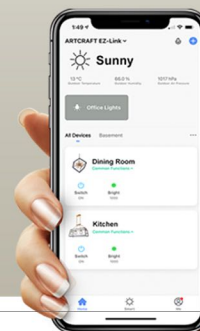

Compatible with the **EZ-Link** Smart Lighting Adapter [BT1001]