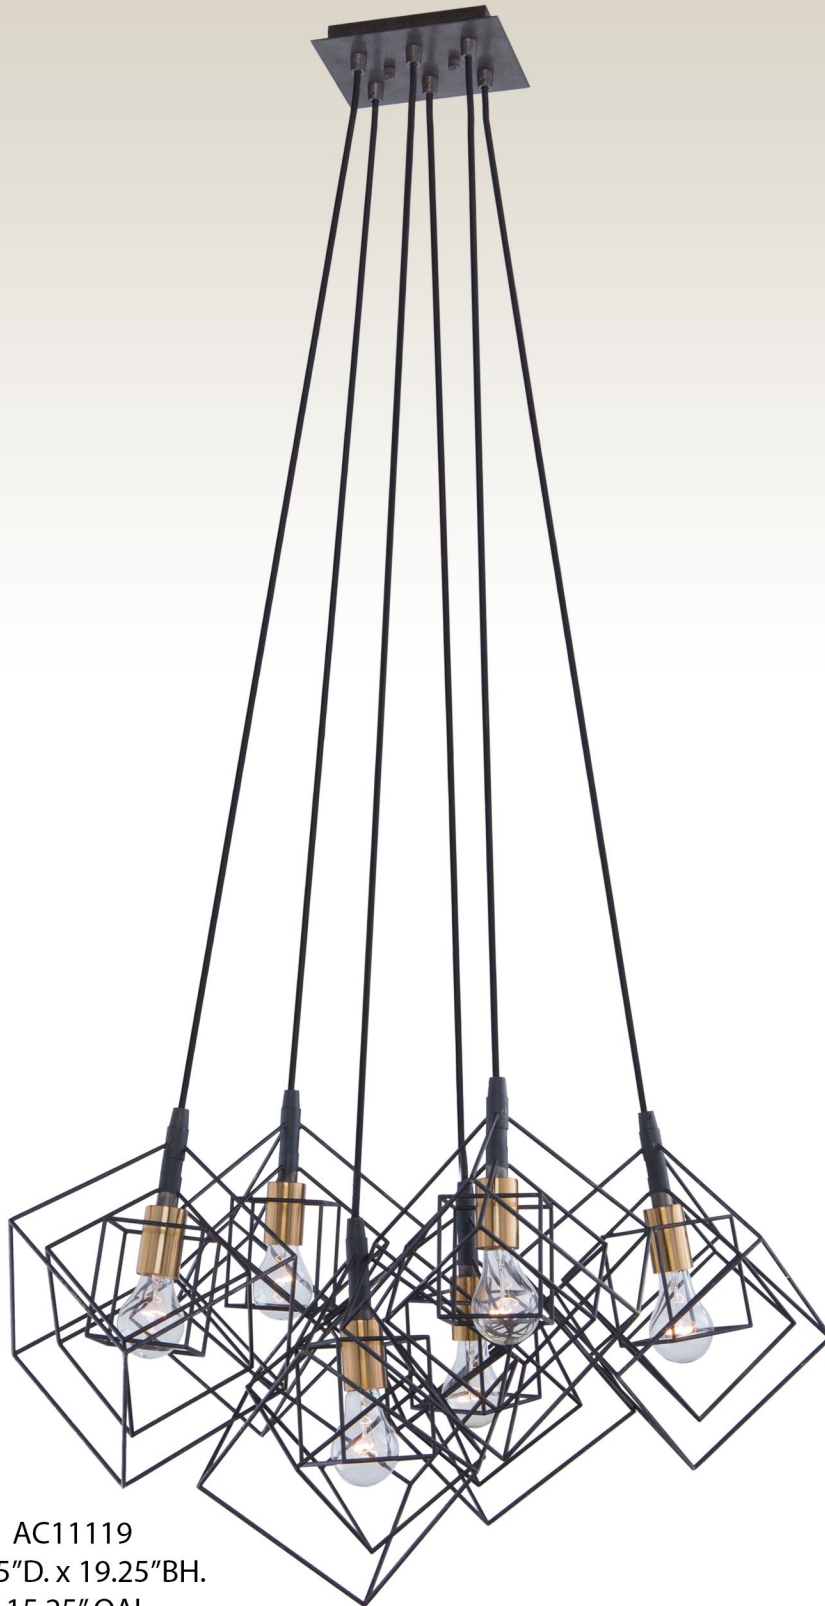

COMPATIBLE WITH

SKU: BT1001

AC11117  
9.75"D. x 11"BH.  
107" OAL.  
1 x 100 W.M.  
\*

***Matte black frame with  
plated harvest brass interior***

AC11118  
27.75"D. x 12"BH.  
108" OAL.  
3 x 100 W.M.  
\*

\* Height Adjustable

Compatible with the **EZ-Link** Smart Lighting Adapter [ BT1001 ]

# Artistry Collection

Finish: Matte black & harvest brass

Material: Metal

Bulb Type: Medium base

AC11119  
27.75"D. x 19.25"BH.  
115.25" OAL.  
6 x 100 W.M.  
(Height Adjustable)

BT1001  
(EZ-Link Adapter)

*\* Partially (KD) knock down  
for easy shipping*

*(Filament bulb recommended)*

AC11112PN  
47"D. x 53"BH.  
(95" OAL)  
12 x 60 W.M.

Matte black frame with plated Polished Nickel interior