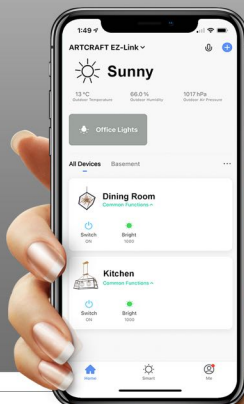

COMPATIBLE WITH

SKU: BT1001

AC11251NB  
9"D. x 13.25" BH.  
3 x 100 W.M.  
(Semi Flush)

AC11256NB  
10.5"D. x 5"H. x 3.5" EXT.  
2 x 60 W.M.  
(Wall Sconce)

AC11255NB  
29"D. x 46" BH.  
88" OAL.  
12 x 100 W.M.  
(3x12" + 1x6"  
Rods Included)