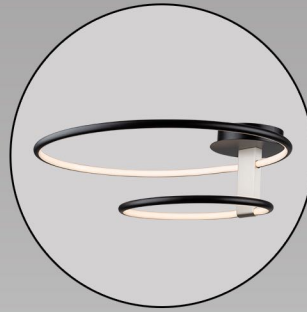

# Halo Collection

Finish: Black Nickel or Black  
Bulb Type: LED

AC6630NB  
12"D. x 5"H.  
17W LED  
(Raw 1020lm;  
Del. 840lm)

Alternate Position

AC6632NB  
19.75"D. x 7.5"H.  
33W LED  
(Raw 2550lm; Del. 2100lm)