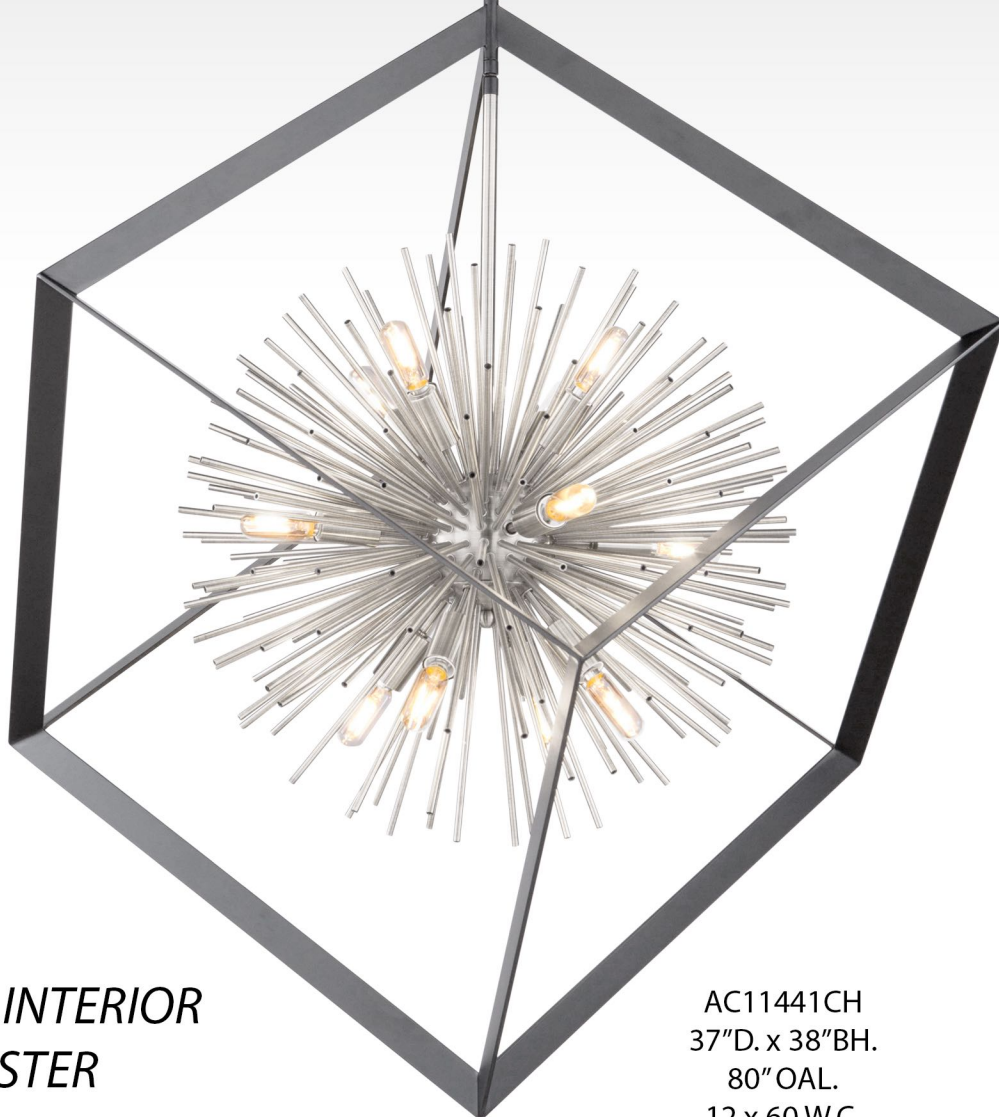

*CHROME INTERIOR
CLUSTER*

AC11441CH
37"D. x 38" BH.
80" OAL.
12 x 60 W.C.