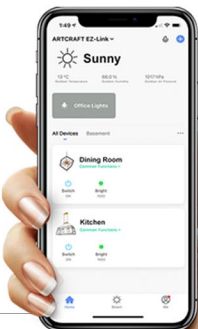

SC13336BK  
39.5"L. x 6.5"W. x 23"BH.  
67" OAL.  
5 x 60 W.C.  
(3 x 12" + 1 x 6" Rods Included)

SC13333BK  
24.5"D. x 15.75"BH.  
61" OAL.  
3 x 60 W.C.

SC13330BK  
15.75"D. x 15.75"H.  
56" OAL.  
3 x 60 W.C.  
(3 x 12" + 1 x 6"  
Rods Included)