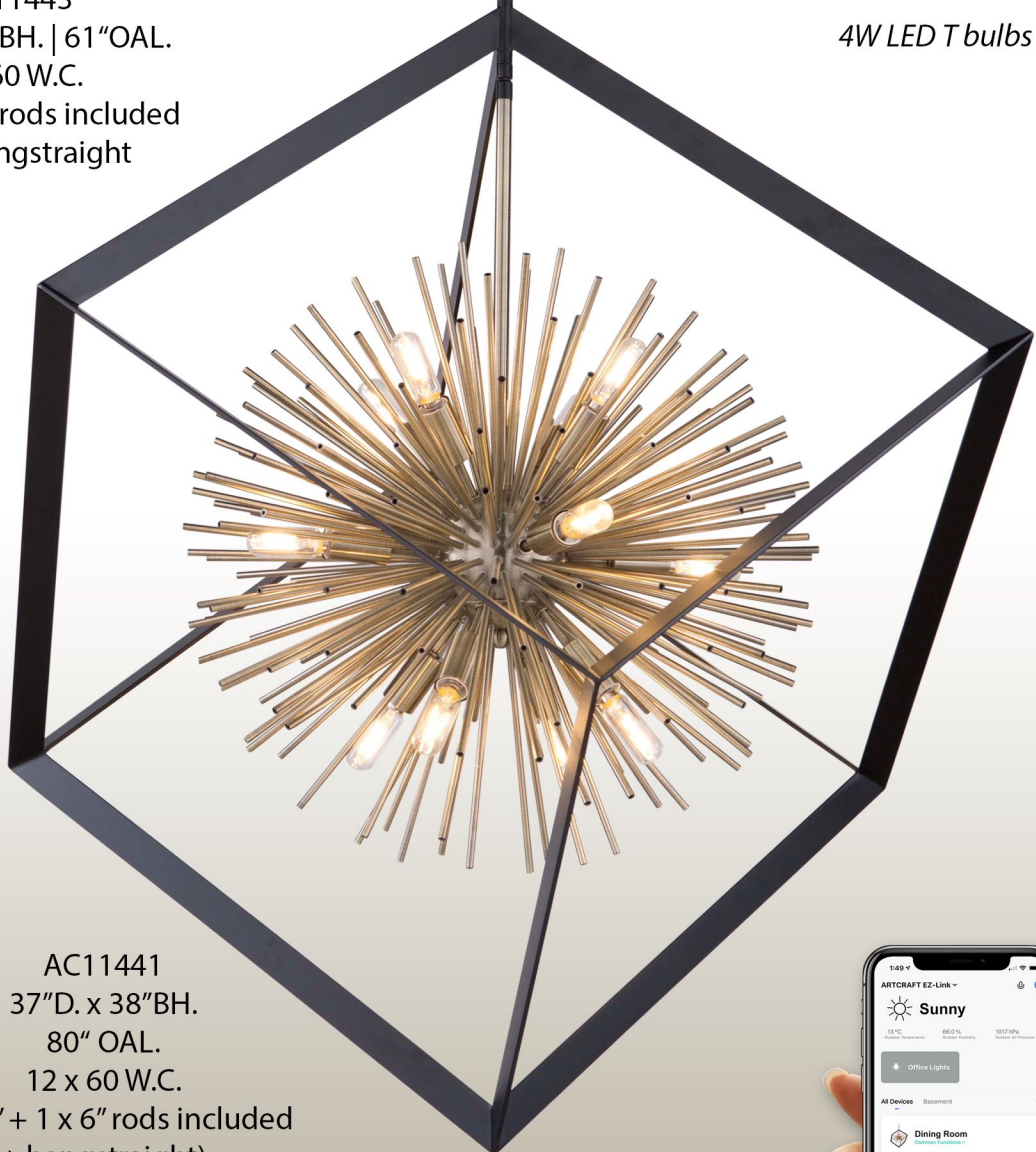

4W LED T bulbs Included

AC11441
37"D. x 38"BH.
80" OAL.
12 x 60 W.C.
(3 x 12" + 1 x 6" rods included
+ hangstraight)