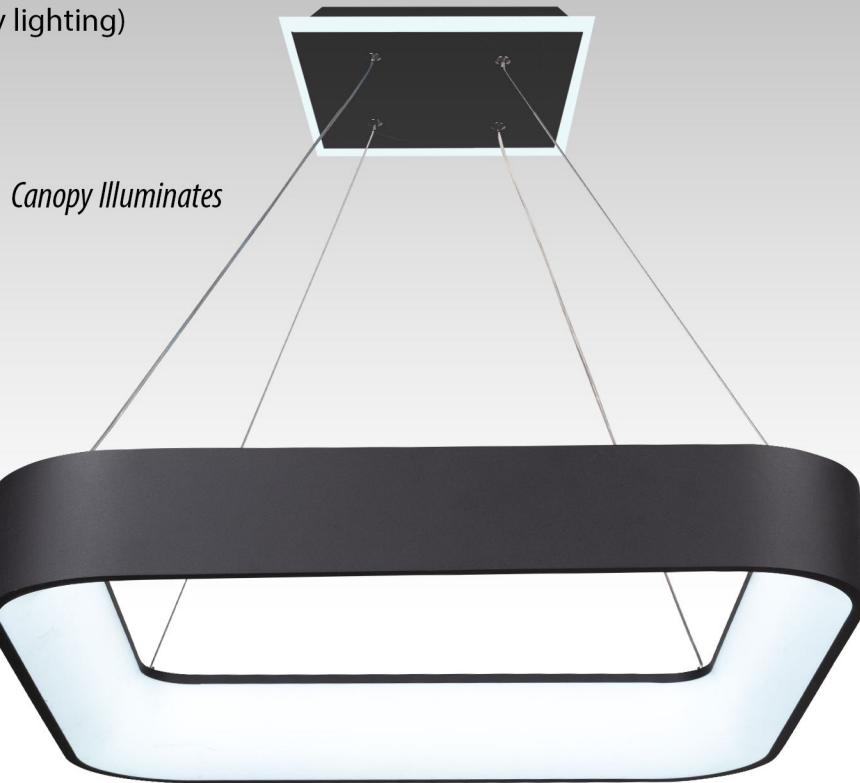

# Lazio Collection

Finish: Black  
Bulb Type: LED

CRI 80 | DIMMABLE  
3 CCT 3000K | 4000K | 5000K  
5 YR WARRANTY ON LED

**BT2020BK**  
17.75"L. x 17.75"W. x 4.5"BH.  
30W LED  
(Raw 2460lm; Del. 902lm)  
(RGB adjustable canopy lighting)