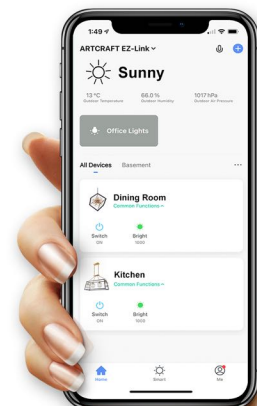

Artistry Collection

Finish: Matte black & harvest brass

Material: Metal

Bulb Type: Medium base

AC11119
27.75"D. x 19.25"BH.
115.25" OAL.
6 x 100 W.M.
(Height Adjustable)

BT1001
(EZ-Link Adapter)