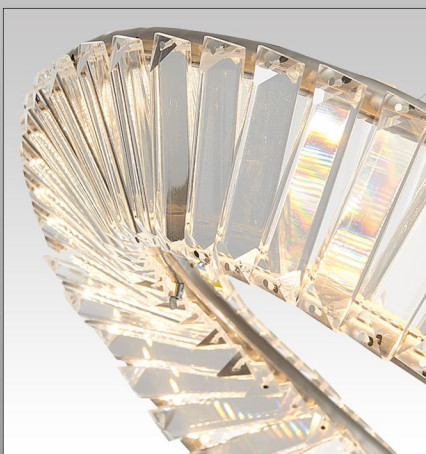

Detail Close Up