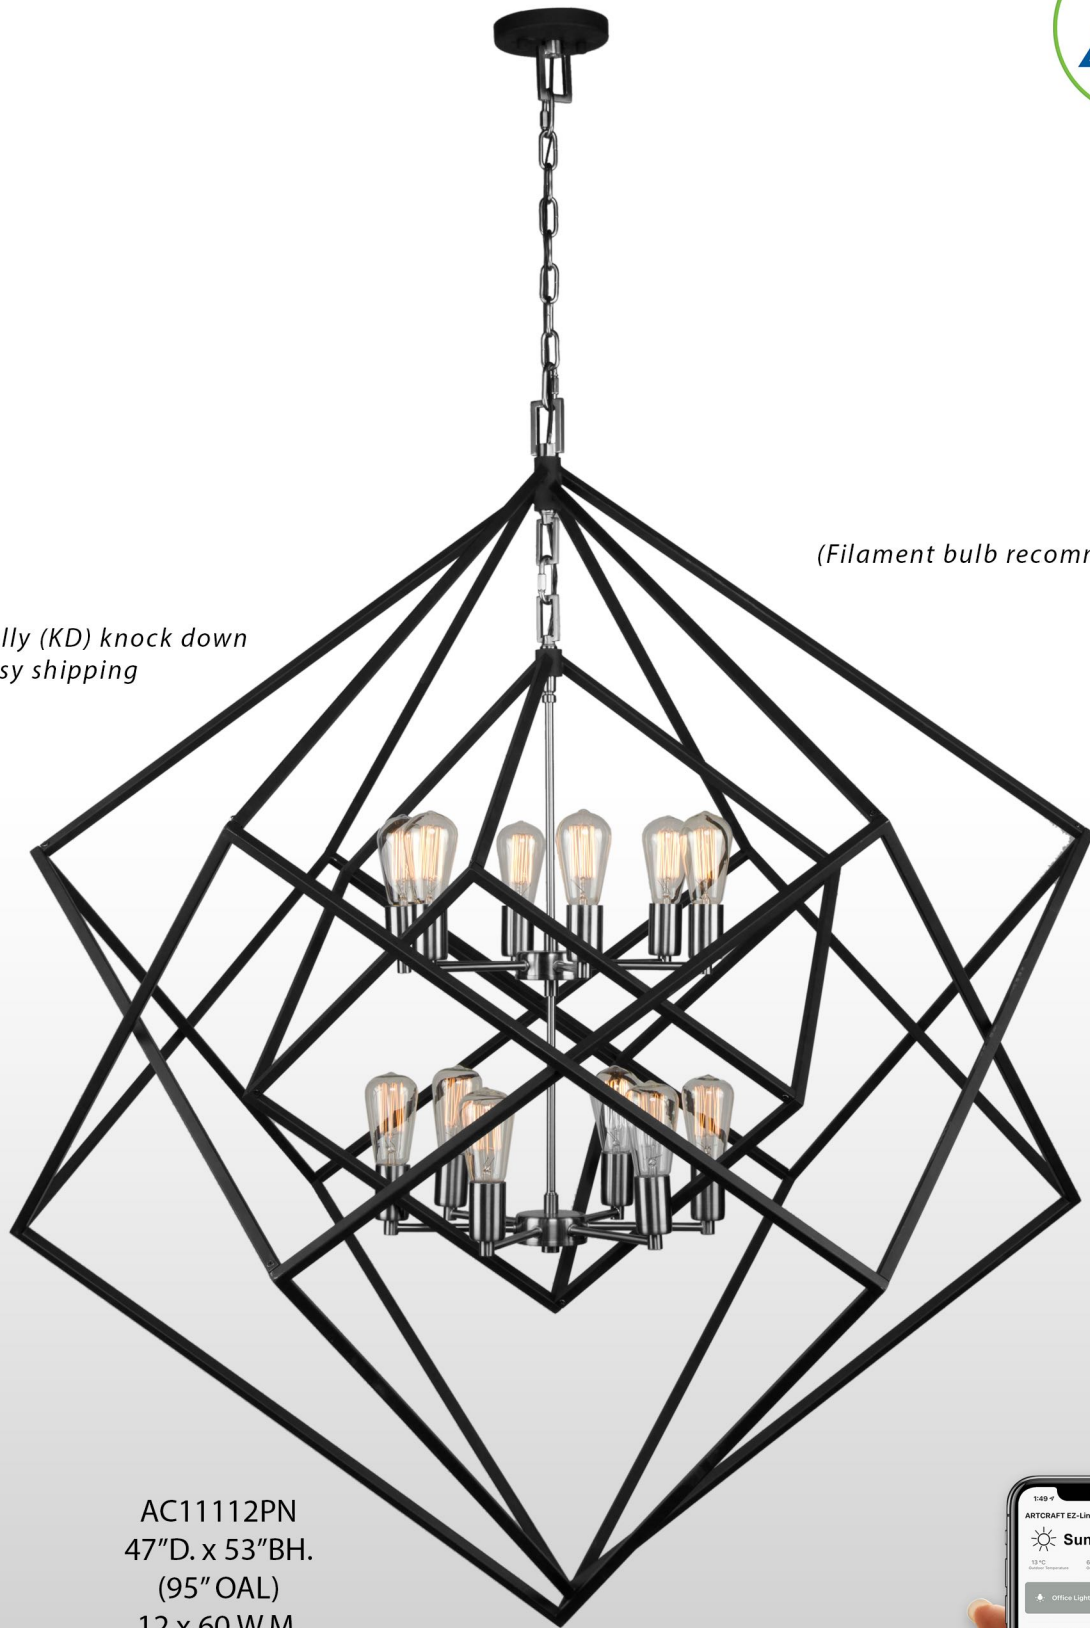

\* Height Adjustable

Compatible with the **EZ-Link** Smart Lighting Adapter [ BT1001 ]

# Artistry Collection

Finish: Matte black & harvest brass

Material: Metal

Bulb Type: Medium base

AC11119  
27.75"D. x 19.25"BH.  
115.25" OAL.  
6 x 100 W.M.  
(Height Adjustable)

BT1001  
(EZ-Link Adapter)

*\* Partially (KD) knock down  
for easy shipping*

*(Filament bulb recommended)*

AC11112PN  
47"D. x 53"BH.  
(95" OAL)  
12 x 60 W.M.

Matte black frame with plated Polished Nickel interior