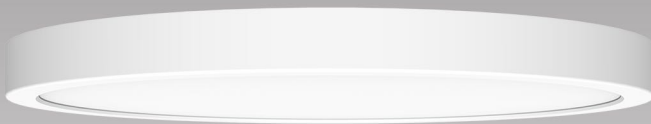

# LED Flushmounts

AC6793WH  
12"D. x 1.5"  
25W LED (Raw 2500lm; Del. 2125lm)

Easy mounting system

3 CCT Color Switch

AC6790WH  
16"D. x 1"H.  
30W LED (Raw 3000; Del. 2300lm)

LED

CRI 80 | DIMMABLE  
3 CCT 3000K | 4000K | 5000K  
5 YR WARRANTY ON LED