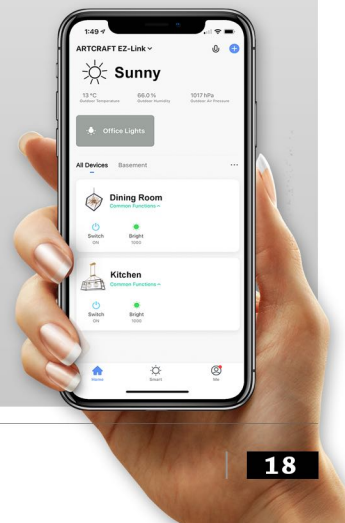

Matte black frame with plated Polished Nickel interior