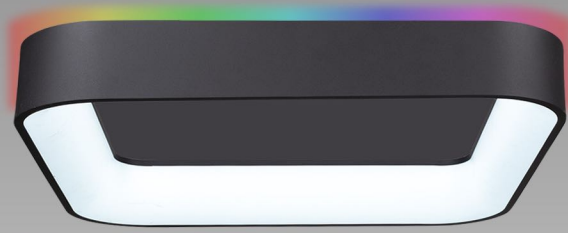

Lazio Collection

Finish: Black
Bulb Type: LED