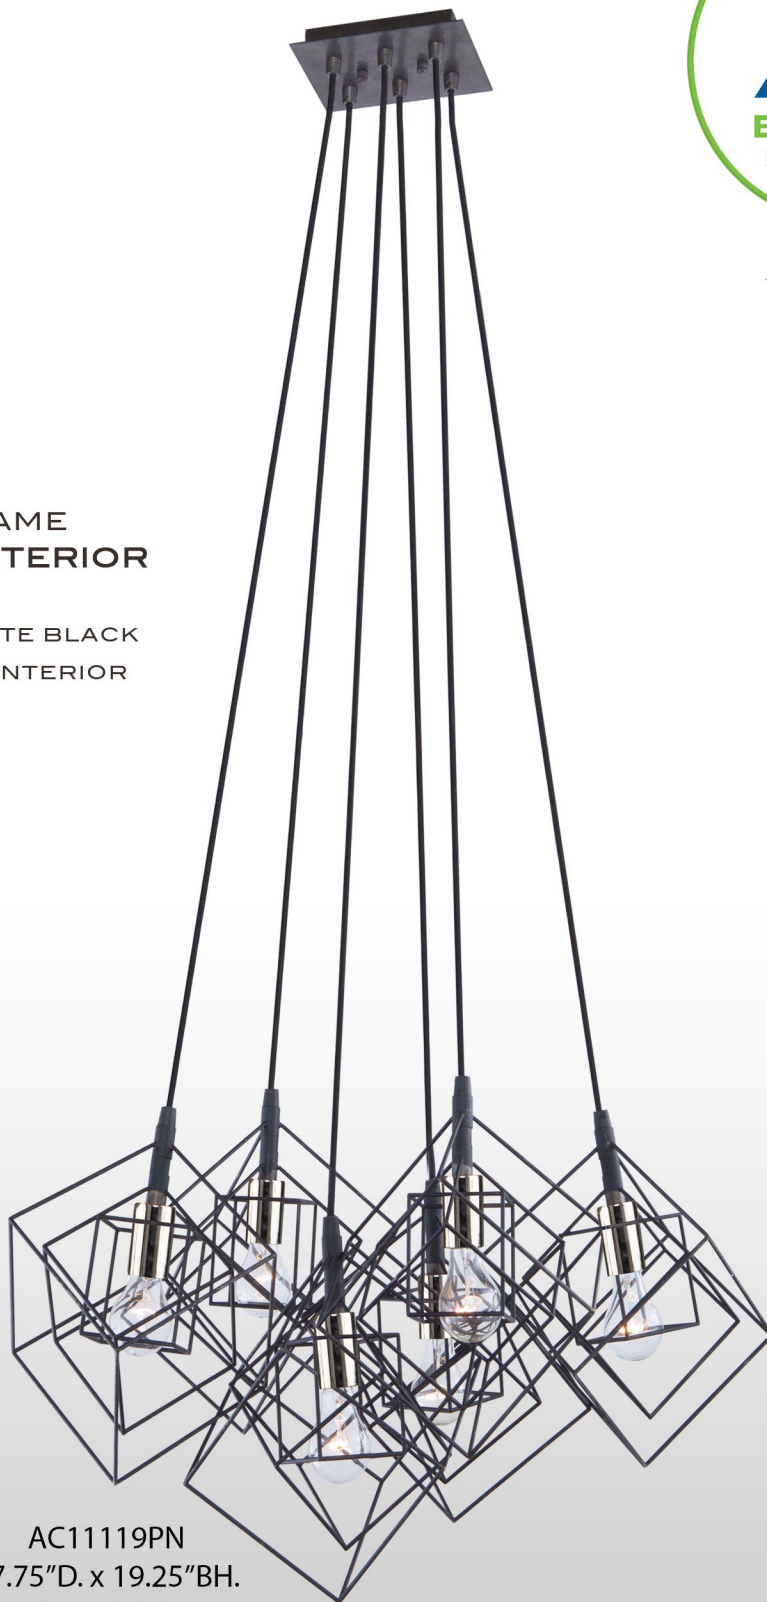

# Artistry Collection

Finish: Matte Black & Polished Nickel  
Material: Metal  
Bulb Type: Medium base

AC11117PN  
9.75"D. x 11" BH.  
107" OAL.  
1 x 100 W.M.  
\*

AC11118PN  
27.75"D. x 12" BH.  
108" OAL.  
3 x 100 W.M.  
\*

COMPATIBLE WITH

SKU: BT1001

MATTE BLACK FRAME  
POLISHED NICKEL INTERIOR

\* ALSO AVAILABLE WITH MATTE BLACK  
FRAME & HARVEST BRASS INTERIOR

AC11119PN  
27.75"D. x 19.25"BH.  
115.25" OAL.  
6 x 100 W.M.

\*

\* Height Adjustable

Compatible with the **EZ-Link** Smart Lighting Adapter [ BT1001 ]