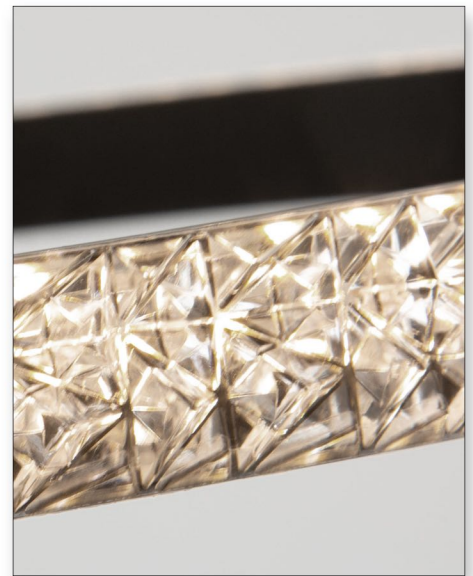

AC6711BK  
19.75"D. x .75"BH. (72"OAL)  
29W LED  
(Raw 3168lm Del. 2107lm)  
(Height adjustable wiring)

CRI 80 | 3000K | DIMMABLE  
5 YR WARRANTY ON LED

AC6710BK  
15.75"D. x .75"BH. (72"OAL)  
24W LED  
(Raw 2574lm Del. 2025lm)  
[Mountable in Semi  
Flushmount position]