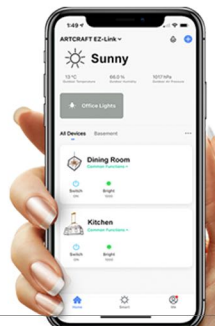

Textured white hardback shades on brushed gold plated frames